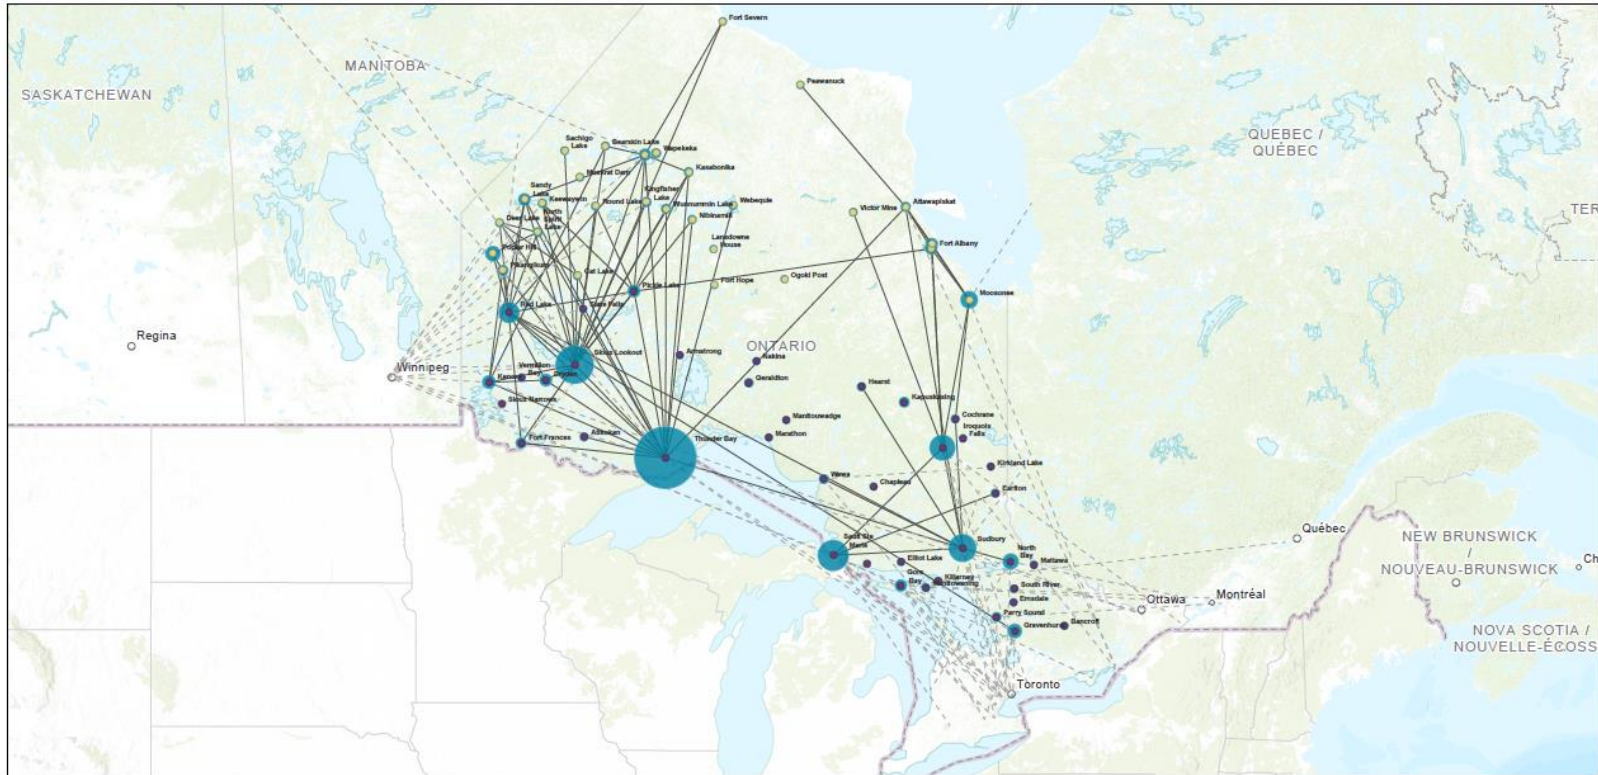

Number of Flights and Destinations at Northern Ontario Airports

Northern Ontario Airports - Number of Flights (July 28, 2023)

10/19/2023

All-Season Road Access? Number of Flights

- Yes
- No
- 1
- 5
- 50
- 100

— Flight Connections within Study Area
- - - Flight Connections beyond Study Area

BRIEF SUMMARY

FURTHER INFORMATION

More information on the Northern Ontario Airports research initiative can be found at ruraldev.ca/northernairports/

ACKNOWLEDGEMENTS

This Research Insight was generated by Heather Graham, Ryan Gibson, and Chris Van Dyke.

DATA SOURCE

Data retrieved from FlightAware (www.flightaware.com).

This Research Insight is part of a research initiative examining trends in air service to airports serving rural and Northern Ontario communities. This Research Insight provides an overview of flight data tracked by FlightAware.

This data indicates the total number of flight arrivals and departures tracked by FlightAware at airports in Northern on July 28, 2023. The map indicates the amount of flights, with larger blue circles representing a higher number of flights. Flight connections (scheduled, charter and medical) recorded on July 28, 2023 are also shown, with solid lines indicating connections between airports in the study area, and dashed lines indicating connections beyond the study area. Icons also indicate whether an airport serves a community with all-season road access (purple) or not (yellow). The reverse side of this page lists study area airports and their number of tracked flights. Based on this data, the following conclusions were drawn:

- ☐ Hubs for air travel into remote Northern Ontario communities include Thunder Bay, Sioux Lookout, Red Lake, Timmins and Pickle Lake.
- ☐ Two distinct geographies of air travel in Northern Ontario exist, in northwestern and northeastern Ontario. The northwest includes significant connection with Winnipeg.
- ☐ Airports serving smaller municipalities along the Trans-Canada Highway corridors saw few flights.